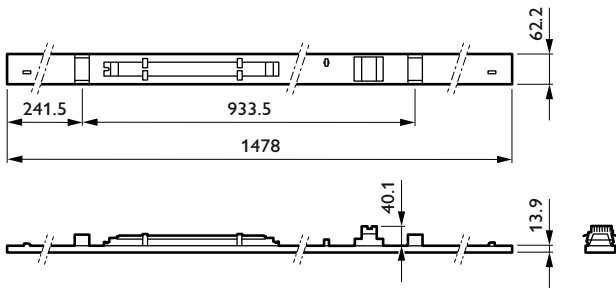

Mechanical and Housing

Housing Material	Steel
Reflector material	-
Optic material	Polymethyl methacrylate
Optical cover material	Polymethyl methacrylate
Fixation material	Steel
Housing Color	White
Optical cover finish	Textured
Overall length	1,478 mm
Overall width	62 mm
Overall height	14 mm
Dimensions (Height x Width x Depth)	14 x 62 x 1478 mm
Ingress protection code	IP20 [Finger-protected]
Mech. impact protection code	IK03 [0.3 J]
Net Weight (Piece)	1.560 kg

Product Data

Order product name	LL551X 80S/840 NE DIA WB WH
Full product name	LL551X 80S/840 NE DIA WB WH
Full product code	872016995496000
Order code	910925870843
Material Nr. (12NC)	910925870843
Numerator - Quantity Per Pack	1
EAN/UPC - Product/Case	8720169954960
Numerator - Packs per outer box	1
EAN/UPC - Case	8720169954960
Product family code	LL551X [Maxos unify panel 1478mm]

Maxos unify

Dimensional drawing

Photometric data

Polar Normal (separate) - LL550XI - 910925870843