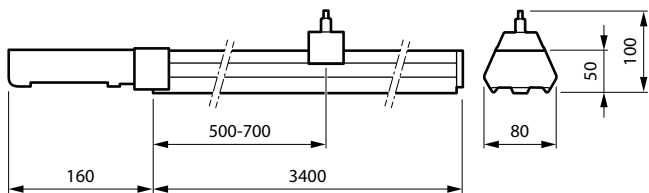

CoreLine trunking gen2.5

Dimensional drawing