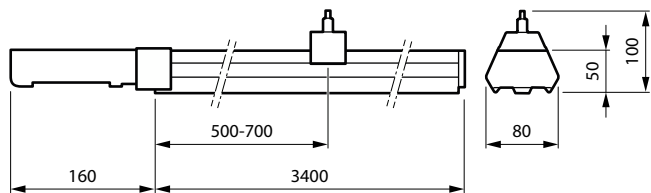

CoreLine trunking gen2.5

Dimensional drawing