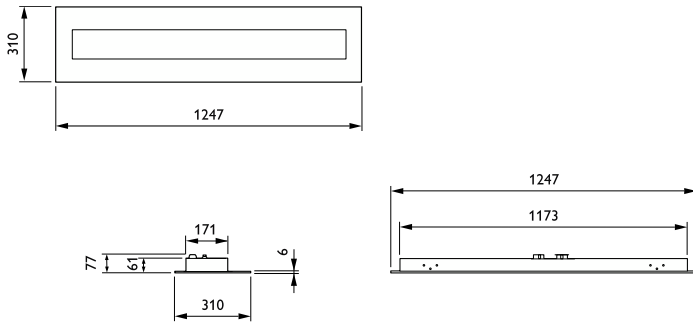

### Mechanical and Housing

Housing Material	Steel
Reflector material	Polycarbonate
Optic material	Polycarbonate
Optical cover material	Polycarbonate
Fixation material	Stainless steel
Housing Color	White
Optical cover finish	Structured optic
Overall length	1,247 mm
Overall width	309.5 mm
Overall height	60 mm
Dimensions (Height x Width x Depth)	60 x 310 x 1247 mm
Compatible ceiling or ceiling installation accessory type	Visible profile ceiling version
Ingress protection code	IP20/54 [Finger-protected; dust accumulation-protected, splash-proof]
Mech. impact protection code	IK02 [0.2 J standard]
Net Weight (Piece)	4.140 kg

### Product Data

Order product name	RC342B 28S/940 DEIA W31L125 VPC PCS
Full product name	RC342B 28S/940 DEIA W31L125 VPC PCS
Full product code	871951410422800
Order code	10422800
Material Nr. (12NC)	910925867161
Numerator - Quantity Per Pack	1
EAN/UPC - Product/Case	8719514104228
Numerator - Packs per outer box	1
EAN/UPC - Case	8719514104228
Product family code	RC342B [FLEXBLEND RECESSED, module 625]

## Dimensional drawing