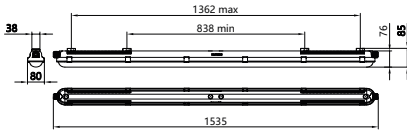

CoreLine waterproof gen3

Dimensional drawing