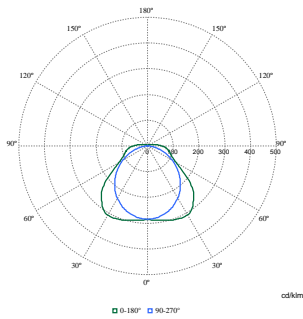

Product Data

Order product name	WT120C G3 80S/840 PSD TW3 L1500
Full product name	WT120C G3 80S/840 PSD TW3 L1500
Full product code	872110339011000
Order code	910505106565
Material Nr. (12NC)	910505106565
Numerator - Quantity Per Pack	1
EAN/UPC - Product/Case	8721103390110
Numerator - Packs per outer box	9
EAN/UPC - Case	8721103349026

CoreLine waterproof gen3

Dimensional drawing

Photometric data

Polar Normal (separate) - 910505106565