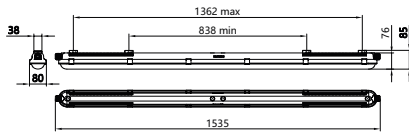

CoreLine waterproof gen3

Dimensional drawing