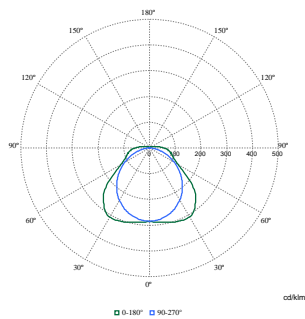

## Dimensional drawing

## Photometric data

Polar Normal (separate) - 910505106564