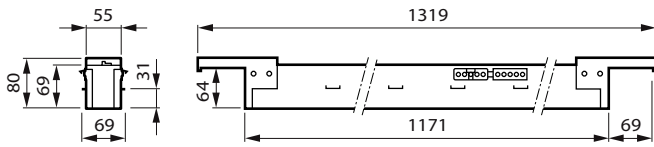

TrueLine Interalu

Dimensional drawing

TrueLine Interalu_L117-SAPP