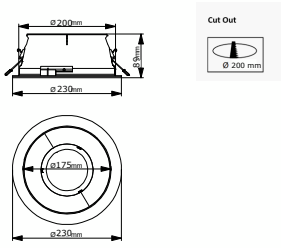

Optic material	Polycarbonate
Optical cover material	-
Fixation material	-
Housing Color	Gray
Optical cover finish	Clear
Reflector Finish	High-gloss reflector
Overall height	89 mm
Overall diameter	230 mm
Nominal Ceiling cut-out diameter	200 mm
Ingress protection code	IP20 [Finger-protected]
Mech. impact protection code	IK02 [0.2 J standard]
Mounting	Recessed
Net Weight (Piece)	0.700 kg

## Dimensional drawing