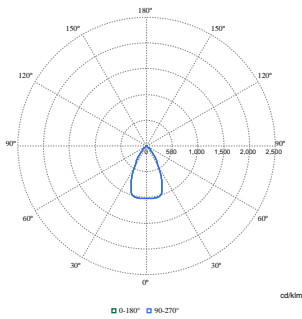

Optic material	Polycarbonate
Optical cover material	-
Fixation material	-
Housing Color	Gray
Optical cover finish	Clear
Reflector Finish	High-gloss reflector
Overall height	89 mm
Overall diameter	230 mm
Nominal Ceiling cut-out diameter	200 mm
Ingress protection code	IP20 [Finger-protected]
Mech. impact protection code	IK02 [0.2 J standard]
Mounting	Recessed
Net Weight (Piece)	0.700 kg

## Dimensional drawing

## Photometric data

Polar Normal (separate) - 910505105019