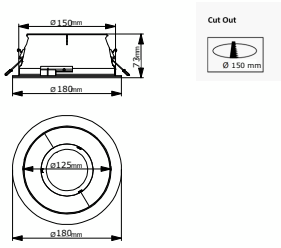

Optic material	Polycarbonate
Optical cover material	-
Fixation material	-
Housing Color	Gray
Optical cover finish	Clear
Reflector Finish	High-gloss reflector
Overall height	73 mm
Overall diameter	180 mm
Nominal Ceiling cut-out diameter	150 mm
Ingress protection code	IP20 [Finger-protected]
Mech. impact protection code	IK02 [0.2 J standard]
Mounting	Recessed
Net Weight (Piece)	0.600 kg

## Dimensional drawing