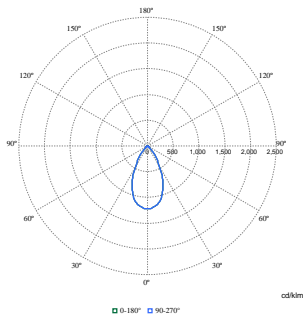

Optic material	Polycarbonate
Optical cover material	-
Fixation material	-
Housing Color	Gray
Optical cover finish	Clear
Reflector Finish	High-gloss reflector
Overall height	73 mm
Overall diameter	180 mm
Nominal Ceiling cut-out diameter	150 mm
Ingress protection code	IP20 [Finger-protected]
Mech. impact protection code	IK02 [0.2 J standard]
Mounting	Recessed
Net Weight (Piece)	0.600 kg

## Dimensional drawing

## Photometric data

Polar Normal (separate) - 910505105007