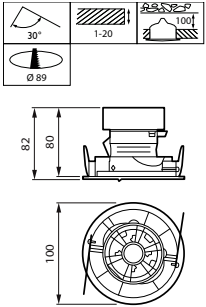

GreenSpace Evo Mini Adjustable

Dimensional drawing