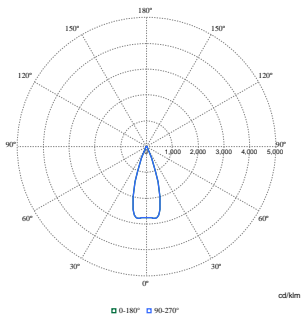

GreenSpace Evo Mini Adjustable

Dimensional drawing

Photometric data

Polar Normal (separate) - RS320BI - 910505104584