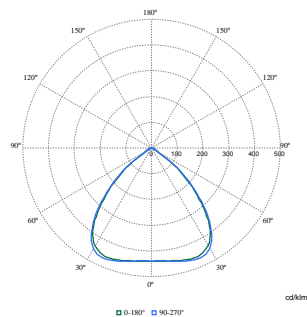

Fotometriska data

Polar Normal (separate) - BY580PI - 910505104564