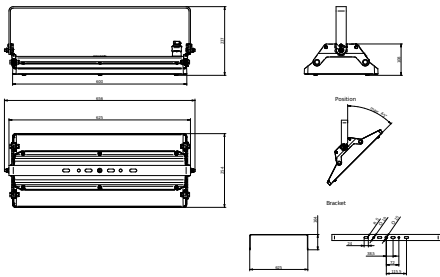

GentleSpace gen4

Dimensional drawing

BY580P, BY582P Bracket