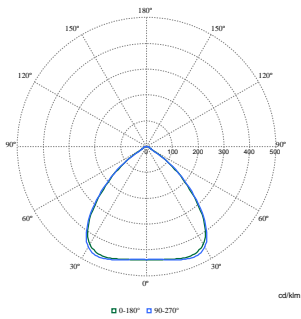

Photometric data

Polar Normal (separate) - BY580PI - 910505104564