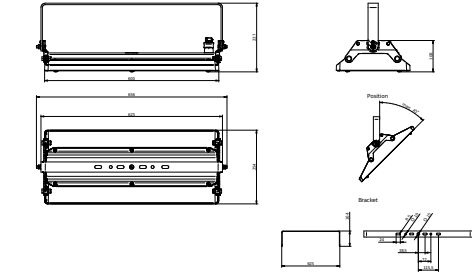

GentleSpace gen4

Numerator - Packs per outer box	1
EAN/UPC - Case	8720169590601
Product family code	BY580P [Gentlespace gen4 Small]

Dimensional drawing

BY580P, BY582P Bracket