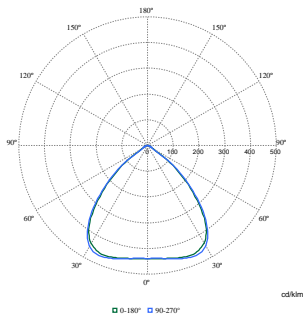

Photometric data

Polar Normal (separate) - BY580PI - 910505104564