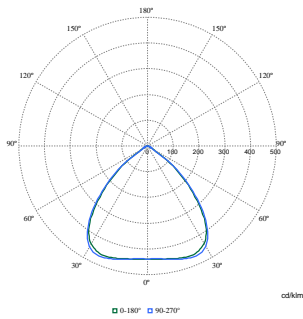

Photometric data

Polar Normal (separate) - BY580PI - 910505104564