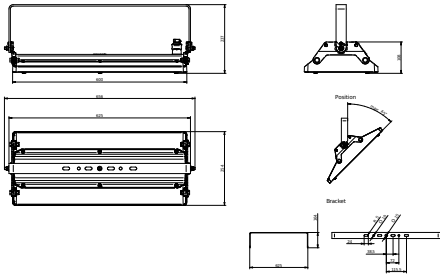

GentleSpace gen4

Dimensional drawing

BY580P, BY582P Bracket