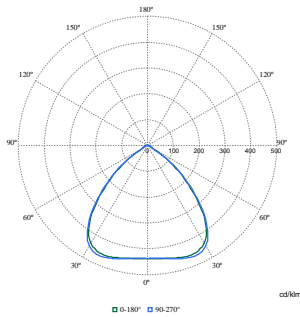

Données photométriques

Polar Normal (separate) - BY580PI - 910505104557