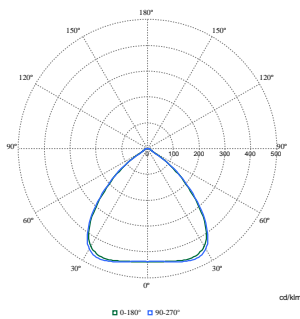

Photometrische Daten

Polar Normal (separate) - BY580PI - 910505104556