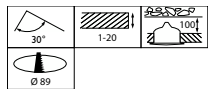

GreenSpace Evo Mini Adjustable

Dimensional drawing