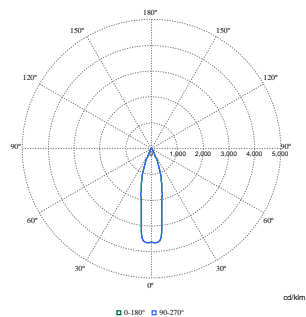

Product Data

Order product name	RS321B 20S/PW940 DIA-E HMB WH
Full product name	RS321B 20S/PW940 DIA-E HMB WH
Full product code	872016958998800
Order code	910505104502
Material Nr. (12NC)	910505104502
Numerator - Quantity Per Pack	1
EAN/UPC - Product/Case	8720169589988
Numerator - Packs per outer box	1
EAN/UPC - Case	8720169589988
Product family code	RS321B [GreenSpace Evo Mini Adjustable]

GreenSpace Evo Mini Adjustable

Dimensional drawing

Photometric data

Polar Normal (separate) - RS320BI - 910505104502