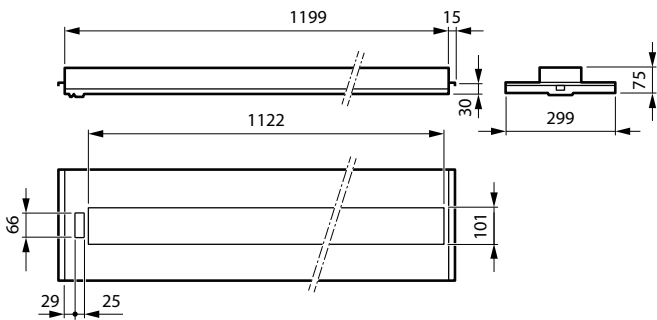

TrueBlend Recessed

Over Time Performance (IEC Compliant)

Control gear failure rate at median useful life 50000 h 2.5 %

Control gear failure rate at median useful life 100000 h 5 %

Lumen maintenance (EN-IEC 62722-2-1) at median useful life* 50000 h L90

Lumen maintenance (EN-IEC 62722-2-1) at median useful life* 100000 h L80

Sustainability Data

Sustainability rating: Unclassified
Serviceability class: Class B, luminaire is equipped with some serviceable parts (when applicable): driver,

control units, surge protection device, front cover and mechanical parts

Product Data

Order product name	RC453B 36S/940
	DLO9010U4ELW3L1200W300B30
Full product name	RC453B 36S/940
	DLO9010U4ELW3L1200W300B30
Full product code	872016962200500
Order code	62200500
Material Nr. (12NC)	910505103976
Numerator - Quantity Per Pack	1
EAN/UPC - Product/Case	8720169622005
Numerator - Packs per outer box	1
EAN/UPC - Case	8720169622005
Product family code	RC455B [TrueBlend Recessed Bandrastrer]

Dimensional drawing