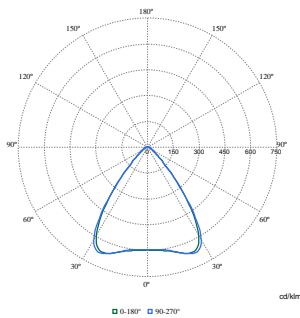

Photometric data

Polar Normal (separate) - RC450BI - 910505103976