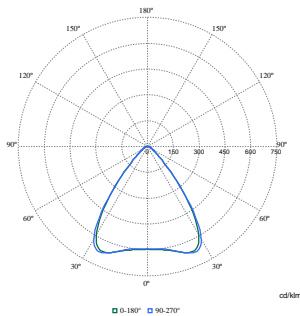

Photometric data

Polar Normal (separate) - RC450BI - 910505103972