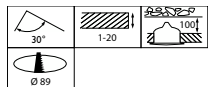

GreenSpace Evo Mini Adjustable

Dimensional drawing