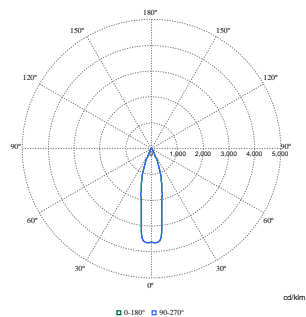

GreenSpace Evo Mini Adjustable

Dimensional drawing

Photometric data

Polar Normal (separate) - RS320BI - 910505102998