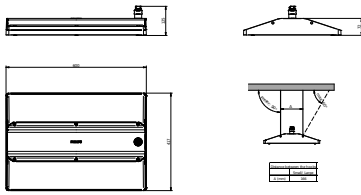

GentleSpace gen4

Dimensional drawing

BY581P, BY583P suspended