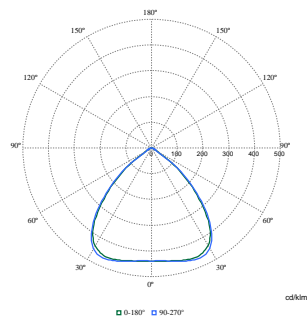

Photometric data

Polar Normal (separate) - BY580PI - 910505102937