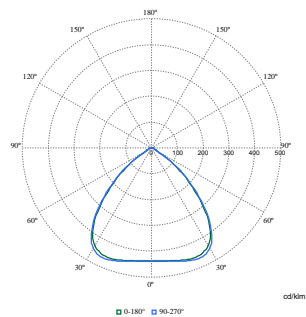

GentleSpace Gen4

Fotometrische gegevens

Polar Normal (separate) - BY580PI - 910505102933