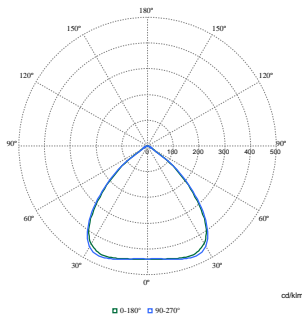

Photometric data

Polar Normal (separate) - BY580PI - 910505102933