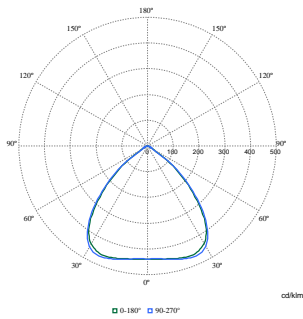

Photometric data

Polar Normal (separate) - BY580PI - 910505102930