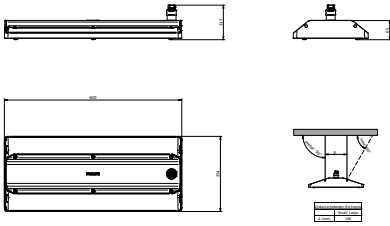

GentleSpace gen4

Dimensional drawing

BY580P, BY582P suspended