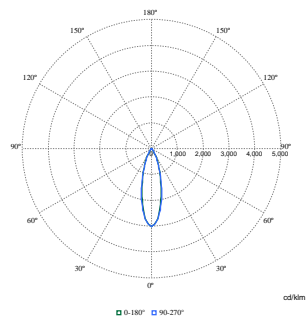

Fotometriske data

Polar Normal (separate) - BY580PI - 910505102919