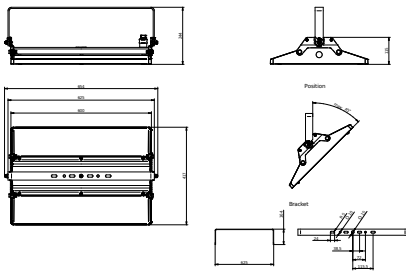

GentleSpace gen4

EAN/UPC - Case	8720169589032
Product family code	BY581P [Gentlespace gen4 Large]

Dimensional drawing

BY581P, BY583P Bracket