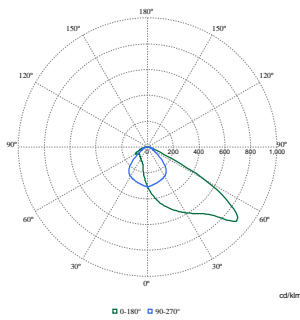

Photometric data

Polar Normal (separate) - BY580PI - 910505102909