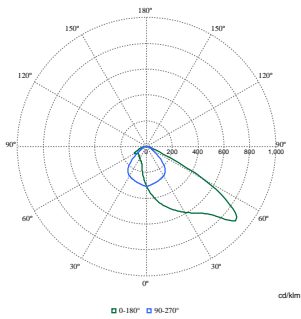

Photometrische Daten

Polar Normal (separate) - BY580PI - 910505102909