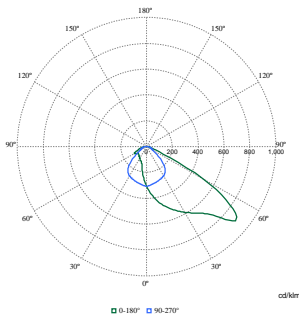

Photometrische Daten

Polar Normal (separate) - BY580PI - 910505102908