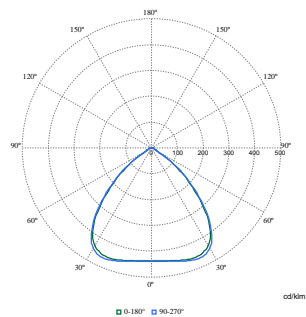

Maatschets

BY581P, BY583P suspended

With Wieland connector on a cable or free cable finish, cable length is 0.5m or 1m or 1.5m or 2m

GentleSpace Gen4

Fotometrische gegevens

Polar Normal (separate) - BY580PI - 910505102897