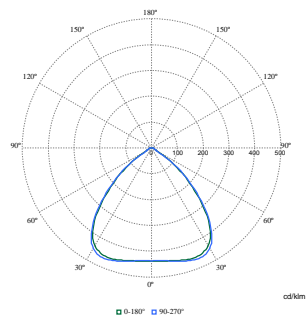

Abmessungsskizzen

BY581P, BY583P suspended

With Wieland connector on a cable or free cable finish, cable length is 0.5m or 1m or 1.5m or 2m

GentleSpace Gen4

Photometrische Daten

Polar Normal (separate) - BY580PI - 910505102897