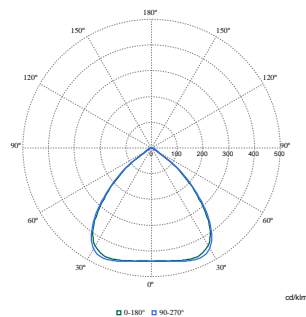

Photometric data

Polar Normal (separate) - BY580PI - 910505102889