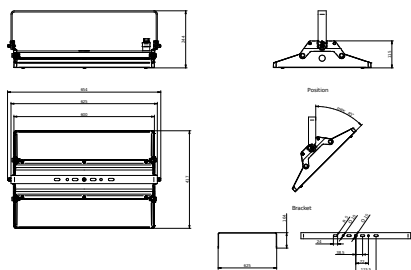

GentleSpace gen4

Dimensional drawing

BY581P, BY583P Bracket