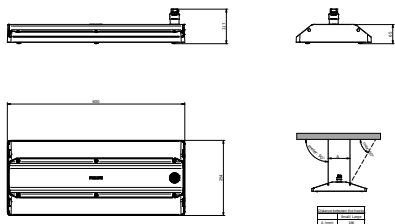

GentleSpace gen4

Dimensional drawing

BY580P, BY582P suspended