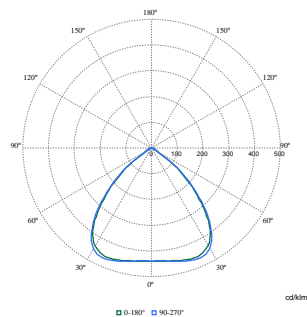

Photometric data

Polar Normal (separate) - BY580PI - 910505102879