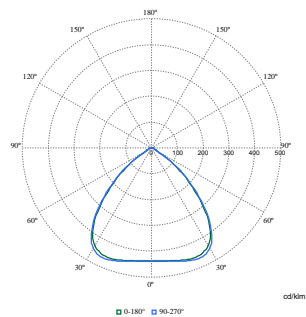

GentleSpace gen4

Données photométriques

Polar Normal (separate) - BY580PI - 910505102869