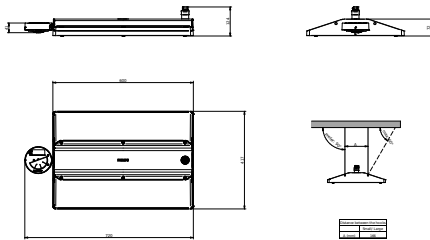

GentleSpace gen4

GWP total B6 (kg CO2eq) Functional Unit	Please calculate using your local energy mix value: POWER DECLARED UNIT (kW) * 1000 (lm) / LUMEN OUTPUT DECLARED UNIT (lm) * 35000 (hrs) * ENERGY MIX (kg CO2 eq / kwh)
Product Data	
Order product name	BY581X 350S/840 SIA WB GC SI H4
Full product name	BY581X 350S/840 SIA WB GC SI H4
Full EOC	872016959395400

Order code	910505102859
Material no. (12 NC)	910505102859
Numerator – quantity per pack	1
EAN/UPC – Product/Case	8720169593954
Numerator – packs per outer box	1
EAN/UPC - Case	8720169593954
Product family code	BY581X [Gentlespace gen4 Interact]

Dimensional drawing

BY581X suspended