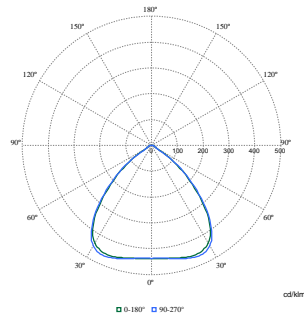

Photometric data

Polar Normal (separate) - BY580PI - 910505102859