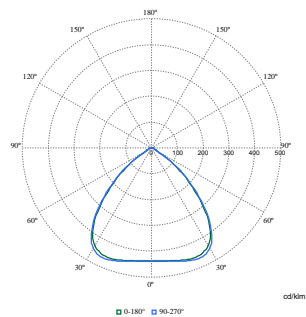

Maatschets

BY580X suspended

With Whiland connector on a cable or free cable finish, cable length is 0.5m or 1m or 1.5m or 2m

GentleSpace Gen4

Fotometrische gegevens

Polar Normal (separate) - BY580PI - 910505102857