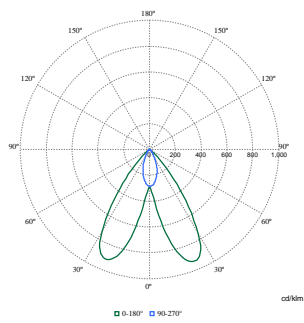

Photometric data

Polar Normal (separate) - ST760TI - 910505102531