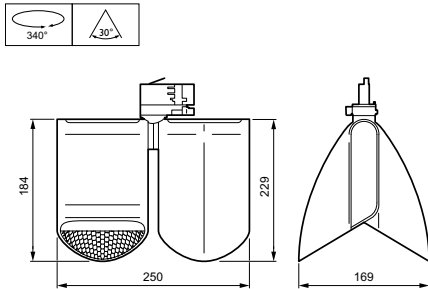

|                                     |                         |
|-------------------------------------|-------------------------|
| Optical cover/lens finish           | -                       |
| Overall length                      | 250 mm                  |
| Overall width                       | 169 mm                  |
| Overall height                      | 229 mm                  |
| Overall diameter                    | 0 mm                    |
| Dimensions (height x width x depth) | 229 x 169 x 250 mm      |
| Ingress protection code             | IP20 [Finger-protected] |
| Mech. impact protection code        | IK02 [0.2 J standard]   |
| Net Weight (Piece)                  | 1.600 kg                |

## Dimensional drawing