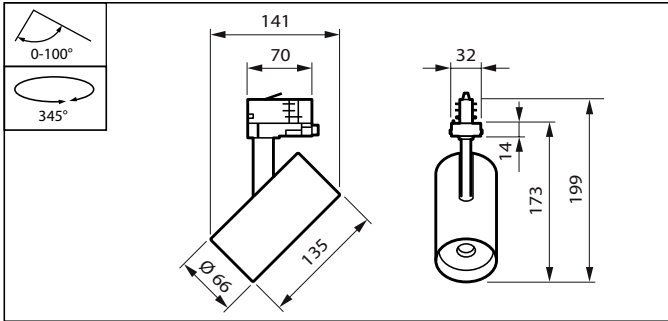

Controls and Dimming	
Dimmable	No
Driver/power unit/transformer	Power supply unit (On/Off)
Constant light output	No
Maximum dim level	Not applicable

Mechanical and Housing	
Housing Material	Aluminum
Reflector material	-
Optic material	Polycarbonate
Optical cover material	Polycarbonate
Fixation material	-
Housing Color	White
Optical cover finish	Textured
Overall length	135 mm
Overall width	66 mm
Overall height	199 mm
Overall diameter	66 mm
Dimensions (Height x Width x Depth)	199 x 66 x 135 mm
Ingress protection code	IP20 [Finger-protected]
Mech. impact protection code	IK02 [0.2 J standard]

Net Weight (Piece)	0.600 kg
--------------------	----------

Approval and Application	
Glow-wire test	Temperature 650 °C, duration 30 s
Flammability mark	For mounting on normally flammable surfaces
CE mark	Yes
ENEC mark	ENEC mark
Photobiological risk	Photobiological risk group 1 @200mm to EN62778
EU RoHS compliant	Yes
Performance ambient temperature Tq	25 °C
Flickering value (PstLM) - Flickering value as per EN 61000-3-3	1
Stroboscopic effect visibility measure (SVM)	0.5
Ambient temperature range	+10 to +35 °C

Dimensional drawing

Photometric data

Polar Normal (separate) - ST705TI - 910505102250