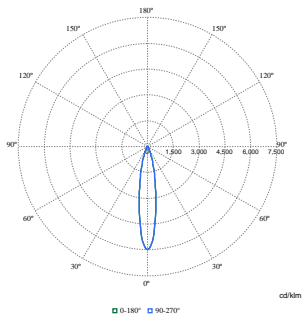

Light Technical	
Luminous Flux	2,000 lm
Correlated Color Temperature (Nom)	3000 K
Luminous Efficacy (rated) (Nom)	106 lm/W
Color rendering index (CRI)	>90
Beam angle of light source	120 degree(s)
Light source color	PremiumWhite with CRI ≥90 and color temperature 3000K
Optic type	Beam angle 18°
Luminaire light beam spread	18°
Unified glare rating CEN	22

Initial Performance (IEC Compliant)	
Luminous flux tolerance	+/-10%
Initial chromaticity	(0.422,0.386)<2
Power consumption tolerance	+/-10%
Standard Deviation of Colour Matching (McAdam ellipse)	SDCM≤2

Dimensional drawing

Photometric data

Polar Normal (separate) - ST705TI - 910505102250