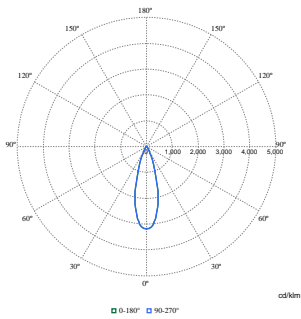

Photometric data

Polar Normal (separate) - ST715TI - 910505102247