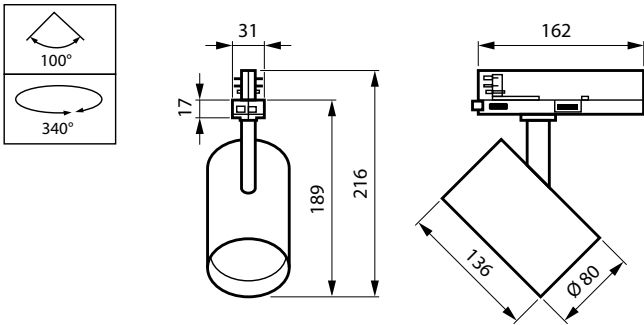

| Mechanical and Housing | |
|-------------------------------------|-------------------------|
| Housing Material | Aluminum |
| Reflector material | - |
| Optic material | Polycarbonate |
| Optical cover material | Polycarbonate |
| Fixation material | - |
| Housing Color | White |
| Optical cover finish | Textured |
| Overall length | 162 mm |
| Overall width | 80 mm |
| Overall height | 216 mm |
| Overall diameter | 80 mm |
| Dimensions (Height x Width x Depth) | 216 x 80 x 162 mm |
| Ingress protection code | IP20 [Finger-protected] |
| Mech. impact protection code | IK02 [0.2 J standard] |

| | |
|--------------------|----------|
| Net Weight (Piece) | 0.600 kg |
|--------------------|----------|

| Approval and Application | |
|---|--|
| Glow-wire test | Temperature 650 °C, duration 30 s |
| Flammability mark | For mounting on normally flammable surfaces |
| CE mark | Yes |
| ENEC mark | ENEC mark |
| Photobiological risk | Photobiological risk group 1 @200mm to EN62778 |
| EU RoHS compliant | Yes |
| Performance ambient temperature Tq | 25 °C |
| Flickering value (PstLM) - Flickering value as per EN 61000-3-3 | 1 |
| Stroboscopic effect visibility measure (SVM) | 0.5 |
| Ambient temperature range | +10 to +35 °C |

Dimensional drawing

Photometric data

Polar Normal (separate) - ST715TI - 910505102247