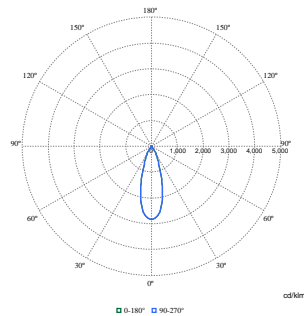

LuxSpace Accent Performance Elbow

	technician. Parts and documentation are available for an extended period of time.
Embedded carbon (A1-A3)	7.34 kg CO _{2e}
Product non-virgin material ratio	7.76 %
Recyclable content ratio of the finished product	12.5 %
GWP total B6 (kg CO_{2eq}) Declared Unit	Please calculate using your local energy mix value: Power Declared Unit (kW) * Service life (hrs) Declared Unit * Energy mix (kg CO _{2eq} / kwh)
GWP total B6 (kg CO_{2eq}) Functional Unit	Please calculate using your local energy mix value: Power Declared Unit (kW) * 1000

(lm) /lumen output (lm) Declared Unit * 35000 (hrs) * Energy mix (kg CO₂ eq / kwh)

Product Data

Order product name	RS782B 39S/CH PSU-E HWB FG WH
Full product name	RS782B 39S/CH PSU-E HWB FG WH
Full product code	871869997963800
Order code	910505101649
Material Nr. (12NC)	910505101649
Numerator - Quantity Per Pack	1
EAN/UPC - Product/Case	8718699979638
Numerator - Packs per outer box	1
EAN/UPC - Case	8718699979638
Product family code	RS782B [LUXSPACE ACCENT COMPACT ELBOW RPO]

Dimensional drawing

Photometric data

Polar Normal (separate) - RS780BI - 910505101649

LuxSpace Accent Performance Elbow