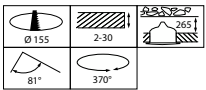

LuxSpace Accent Performance Elbow

	technician. Parts and documentation are available for an extended period of time.
Embedded carbon (A1-A3)	7.34 kg CO_{2e}
Product non-virgin material ratio	7.76 %
Recyclable content ratio of the finished product	12.5 %
GWP total B6 (kg CO_{2eq}) Declared Unit	Please calculate using your local energy mix value: Power Declared Unit (kW) * Service life (hrs) Declared Unit * Energy mix (kg CO_{2eq} / kwh)
GWP total B6 (kg CO_{2eq}) Functional Unit	Please calculate using your local energy mix value: Power Declared Unit (kW) * 1000

(lm) /lumen output (lm) Declared Unit * 35000 (hrs) * Energy mix (kg CO₂ eq / kwh)

Product Data

Order product name	RS782B 39S/CH PSU-E HWB FG WH
Full product name	RS782B 39S/CH PSU-E HWB FG WH
Full product code	871869997963800
Order code	910505101649
Material Nr. (12NC)	910505101649
Numerator - Quantity Per Pack	1
EAN/UPC - Product/Case	8718699979638
Numerator - Packs per outer box	1
EAN/UPC - Case	8718699979638
Product family code	RS782B [LUXSPACE ACCENT COMPACT ELBOW RPO]

Dimensional drawing