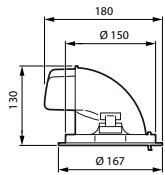

LuxSpace Accent Performance Elbow

	technician. Parts and documentation are available for an extended period of time.
Embedded carbon (A1-A3)	7.34 kg CO_{2e}
Product non-virgin material ratio	7.76 %
Recyclable content ratio of the finished product	12.5 %
GWP total B6 (kg CO_{2eq}) Declared Unit	Please calculate using your local energy mix value: Power Declared Unit (kW) * Service life (hrs) Declared Unit * Energy mix (kg CO_{2eq} / kwh)
GWP total B6 (kg CO_{2eq}) Functional Unit	Please calculate using your local energy mix value: Power Declared Unit (kW) * 1000

(lm) /lumen output (lm) Declared Unit * 35000 (hrs) * Energy mix (kg CO₂ eq / kwh)

Product Data

Order product name	RS782B 39S/CH PSU-E HWB FG WH
Full product name	RS782B 39S/CH PSU-E HWB FG WH
Full product code	871869997963800
Order code	910505101649
Material Nr. (12NC)	910505101649
Numerator - Quantity Per Pack	1
EAN/UPC - Product/Case	8718699979638
Numerator - Packs per outer box	1
EAN/UPC - Case	8718699979638
Product family code	RS782B [LUXSPACE ACCENT COMPACT ELBOW RPO]

Dimensional drawing