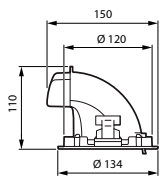

LuxSpace Accent Compact Elbow

Embedded carbon (A1-A3)	6.22 kg CO ₂ e
Product non-virgin material ratio	8.31 %
Recyclable content ratio of the finished product	12.5 %
GWP total B6 (kg CO2eq) Declared Unit	Please calculate using your local energy mix value: Power Declared Unit (kW) * Service life (hrs) Declared Unit * Energy mix (kg CO2eq / kwh)
GWP total B6 (kg CO2eq) Functional Unit	Please calculate using your local energy mix value: Power Declared Unit (kW) * 1000 (lm) /lumen output (lm) Declared Unit * 35000 (hrs) * Energy mix (kg CO2 eq / kwh)

Product Data

Order product name	RS772B 19S/ROSE PSU-E HWB FG WH
---------------------------	---------------------------------

Dimensional drawing

Photometric data

Polar Normal (separate) - RS770BI - 910505101595