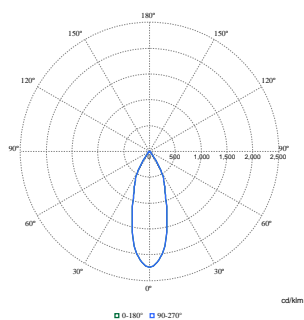

LuxSpace Accent Compact Elbow

Embedded carbon (A1-A3)	6.22 kg CO ₂ e
Product non-virgin material ratio	8.31 %
Recyclable content ratio of the finished product	12.5 %
GWP total B6 (kg CO2eq) Declared Unit	Please calculate using your local energy mix value: Power Declared Unit (kW) * Service life (hrs) Declared Unit * Energy mix (kg CO2eq / kwh)
GWP total B6 (kg CO2eq) Functional Unit	Please calculate using your local energy mix value: Power Declared Unit (kW) * 1000 (lm) /lumen output (lm) Declared Unit * 35000 (hrs) * Energy mix (kg CO2 eq / kwh)

Product Data

Order product name	RS772B 19S/ROSE PSU-E HWB FG WH
---------------------------	---------------------------------

Dimensional drawing

Photometric data

Polar Normal (separate) - RS770BI - 910505101595