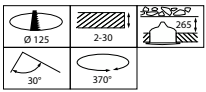

LuxSpace Accent Compact Adjustable

Serviceability class	Class A, luminaire is equipped with serviceable parts (when applicable): LED board, driver, control units, surge protection device, optics, front cover and mechanical parts	Unit * 35000 (hrs) * Energy mix (kg CO2 eq / kwh)
Embedded carbon (A1-A3)	13.8 kg CO₂e	
Product non-virgin material ratio	7.53 %	
Recyclable content ratio of the finished product	44.2 %	
GWP total B6 (kg CO2eq) Declared Unit	Please calculate using your local energy mix value: Power Declared Unit (kW) * Service life (hrs) Declared Unit * Energy mix (kg CO2eq / kwh)	
GWP total B6 (kg CO2eq) Functional Unit	Please calculate using your local energy mix value: Power Declared Unit (kW) * 1000 (lm) /lumen output (lm) Declared	
		Product Data
Order product name	RS771B 27S/830 DIA-VLC-E HMB WH	
Full product name	RS771B 27S/830 DIA-VLC-E HMB WH	
Full product code	871869997890700	
Order code	97890700	
Material Nr. (12NC)	910505101575	
Numerator - Quantity Per Pack	1	
EAN/UPC - Product/Case	8718699978907	
Numerator - Packs per outer box	1	
EAN/UPC - Case	8718699978907	
Product family code	RS771B [LUXSPACE ACCENT COMPACT ADJUSTABLE]	

Dimensional drawing