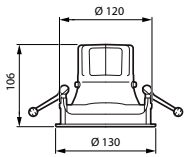

LuxSpace Accent Compact Adjustable

Serviceability class	Class A, luminaire is equipped with serviceable parts (when applicable): LED board, driver, control units, surge protection device, optics, front cover and mechanical parts	Unit * 35000 (hrs) * Energy mix (kg CO2 eq / kwh)
Embedded carbon (A1-A3)	13.8 kg CO₂e	
Product non-virgin material ratio	7.53 %	
Recyclable content ratio of the finished product	44.2 %	
GWP total B6 (kg CO2eq) Declared Unit	Please calculate using your local energy mix value: Power Declared Unit (kW) * Service life (hrs) Declared Unit * Energy mix (kg CO2eq / kwh)	
GWP total B6 (kg CO2eq) Functional Unit	Please calculate using your local energy mix value: Power Declared Unit (kW) * 1000 (lm) /lumen output (lm) Declared	
		Product Data
Order product name	RS771B 27S/830 DIA-VLC-E HMB WH	
Full product name	RS771B 27S/830 DIA-VLC-E HMB WH	
Full product code	871869997890700	
Order code	97890700	
Material Nr. (12NC)	910505101575	
Numerator - Quantity Per Pack	1	
EAN/UPC - Product/Case	8718699978907	
Numerator - Packs per outer box	1	
EAN/UPC - Case	8718699978907	
Product family code	RS771B [LUXSPACE ACCENT COMPACT ADJUSTABLE]	

Dimensional drawing