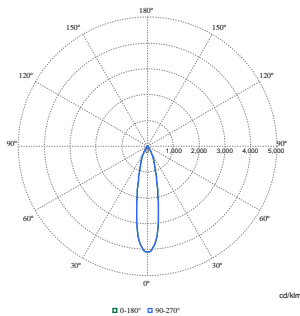

LuxSpace Accent Compact Adjustable

Serviceability class	Class A, luminaire is equipped with serviceable parts (when applicable): LED board, driver, control units, surge protection device, optics, front cover and mechanical parts	Unit * 35000 (hrs) * Energy mix (kg CO2 eq / kwh)
Embedded carbon (A1-A3)	13.8 kg CO₂e	
Product non-virgin material ratio	7.53 %	
Recyclable content ratio of the finished product	44.2 %	
GWP total B6 (kg CO2eq) Declared Unit	Please calculate using your local energy mix value: Power Declared Unit (kW) * Service life (hrs) Declared Unit * Energy mix (kg CO2eq / kwh)	
GWP total B6 (kg CO2eq) Functional Unit	Please calculate using your local energy mix value: Power Declared Unit (kW) * 1000 (lm) /lumen output (lm) Declared	
		Product Data
Order product name	RS771B 27S/830 DIA-VLC-E HMB WH	
Full product name	RS771B 27S/830 DIA-VLC-E HMB WH	
Full product code	871869997890700	
Order code	97890700	
Material Nr. (12NC)	910505101575	
Numerator - Quantity Per Pack	1	
EAN/UPC - Product/Case	8718699978907	
Numerator - Packs per outer box	1	
EAN/UPC - Case	8718699978907	
Product family code	RS771B [LUXSPACE ACCENT COMPACT ADJUSTABLE]	

Dimensional drawing

Photometric data

Polar Normal (separate) - RS770BI - 910505101575