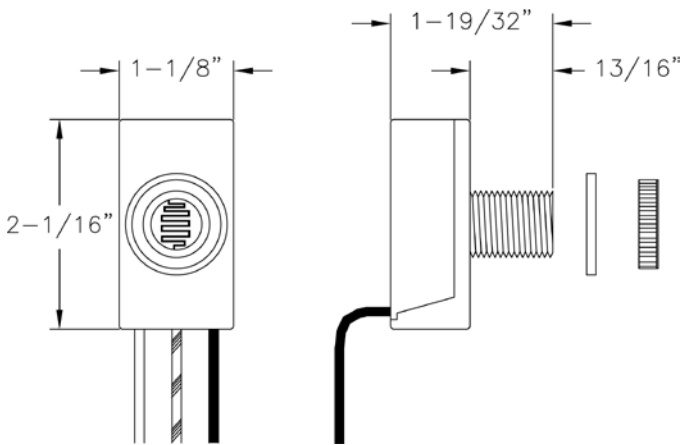

Project: _____
Location: _____
Cat.No: _____
Type: _____
Lamps: _____ Qty: _____
Notes: _____

Ordering Guide

Example: 011R

| Product Code | 011R | Photo Control |
|--------------|------|---------------|
| | | |

Specifications

CONSTRUCTION:

208-277V Dusk to Dawn photo control.