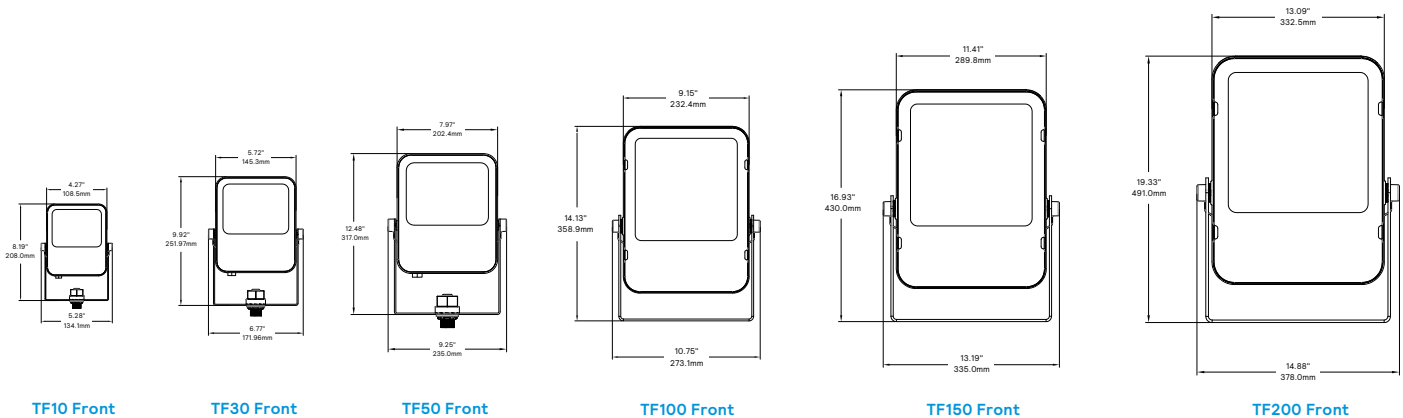

Ordering guide

example: TF200-NW-G1-Y-FL-8-BZ

Luminaire	LED Color	Generation	Mounting	Distribution	Voltage	Finish
		G1		FL	8	BZ
TF10 LED SlimFlood 10W	WW³ Warm White 3000, 80CRI	G1 Generation 1	K¹ Knuckle (½" NPS male) and Yoke Mount combination	FL Flood	8 120-277VAC	BZ Bronze
TF30 LED SlimFlood 30W	NW Neutral White 4000K, 80CRI					
TF50 LED SlimFlood 50W	CW Cool White 5000K, 80CRI					
TF100 LED SlimFlood 100W	NW Neutral White 4000K, 80CRI		Y² Yoke Mount only			
TF150 LED SlimFlood 150W	CW Cool White 5000K, 80CRI					
TF200 LED SlimFlood 200W						

1. K Knuckle Mount and Yoke Mount combination available with TF10 / TF30 / TF50.
2. Y Yoke Mount only available with TF100 / TF150 / TF200.
3. WW Warm White only available with TF10 / TF30 / TF50.