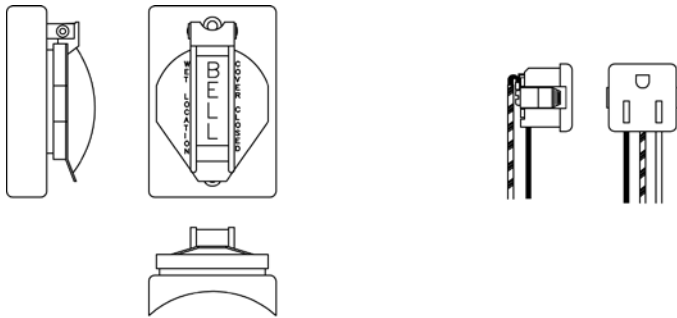

Project: _____
Location: _____
Cat.No: _____
Type: _____
Lamps: _____ Qty: _____
Notes: _____

Ordering Guide

Example: 012

Product Code	012	Convenience Outlet
--------------	-----	--------------------

Specifications

CONSTRUCTION:

Installed convenience outlet, 120V curved to fit 3" dia. post.