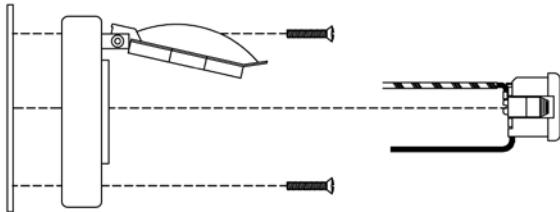

Project: _____
Location: _____
Cat.No: _____
Type: _____
Lamps: _____ Qty: _____
Notes: _____

Ordering Guide

Example: 012

Product Code	012	Convenience Outlet
--------------	-----	--------------------

Specifications

CONSTRUCTION:

Installed convenience outlet, 120V curved to fit 3" dia. post.