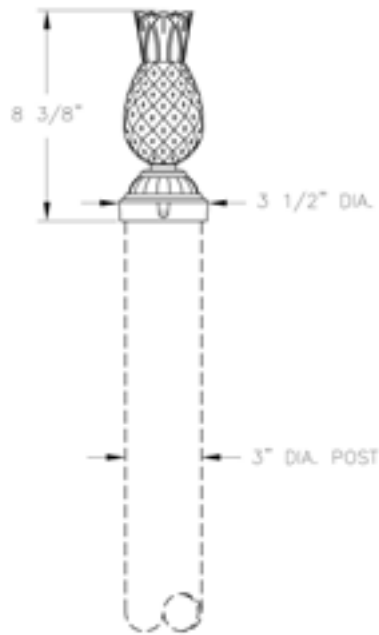

### Ordering Guide

Example: PC30 ABS

Product Code	PC30	Post Cap
<b>Finish</b>	ABS	Antique Brass
	ACP	Antique Copper
	ARD	Antique Red
	ASI	Antique Silver
	BLK	Black
	BRN	Brown
	BRZ	Bronze
	FGN	Forest Green
	GRA	Granite
	IRN	Ironstone
	RBZ	Rustic Bronze
	SRT	Shadow Rust
	VBZ	Verde Bronze
	VCP	Verde Copper
	VGN	Verde
	VTC	Vintage Copper
	WBZ	Weathered Bronze
	WHT	White

#### CONSTRUCTION:

Cast aluminum two piece pineapple finial. Cast aluminum decorative post fitter.

#### MOUNTING:

Mount atop 3" dia. post.

**Height:** 8 3/8"  
**Width:** 3 1/2"