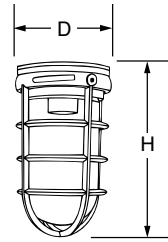

Ordering guide

Example: VK1GC

Series	Wattage	Lens
<input type="text" value="VK"/>		
VK Surface and ceiling mount	1 100W 2 200W	GC Glass globe and cast guard

Product Specifications

- All incandescent Roughlyte ceiling and canopy fixtures are not supplied with a lamp. This fixture requires a medium base incandescent A lamp. The lamp can be clear or coated.
- Roughlyte fixtures guard against moisture and debris in exterior applications (for globe down mounting only).
- cULus listed for wet locations.
- **Not recommended for use in hazardous locations.**

VK Roughlyte surface and ceiling mount

VK

- 100W fixtures fit all 3-1/2" round and octagon boxes and all 4" round boxes.
- Heat and shock resistant glass globe.
- Sockets are pre-wired with extra long 1/2" stripped leads.
- For 3/4" conduit, use VK series with VXL13 universal box.

Dimensions

Catalog No.	Height (H)	Dia. (D)
VK1GC	7-1/2"	4-1/4"
VK2GC	9-1/4"	5-1/4"

Accessories

4" Round boxes

Die-cast aluminum for use with conduit, Stonco ceiling, surface and wall fixtures and flood lights. Four side and one back hole tapped 3/4" as shown. Heavy-duty gasket, screws, four aluminum five-threaded plugs. No cover.

Catalog No.	Description	Catalog No.	Description
3-1/2" Globe dia. Height - 6 11/16"		4-3/8" Globe dia. Height - 8 3/8"	
VGC100	Clear*	VGC200	Clear*
VGP100	Clear, prismatic		
VGA100	Amber (60W max.)		
VGB100	Blue (60W max.)		
VGR100	Ruby (60W max.)		
3-1/2" Globe dia. LEXAN		4-3/8" Globe dia. LEXAN	
VPRC5	Clear, prismatic (60W Max.)	VPRC10	Clear, prismatic (75W Max.)