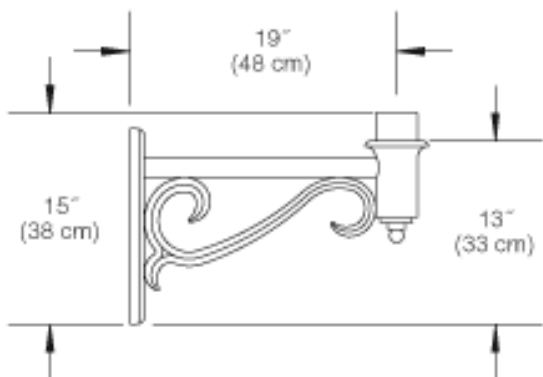

Project: _____

Location: _____

Cat.No: _____

Type: _____

Lamps: _____ Qty: _____

Notes: _____

Ordering Guide

Example: PTW2280 A

Product Code	PTW2280	Wall Mount
Finish	A	Black
	B	White
	G	Verde
	H	Bronze
	J	Green

Specifications

HOUSING:

356 HM high-strength, low-copper, proprietary cast aluminum alloy .

FINISH:

Thermoset polyester powdercoat is electrostatically applied after a five-stage conversion cleaning process and bonded by heat fusion thermosetting. Laboratory tested for superior weatherability and fade resistance in accordance with ASTM B117 specifications. For larger projects where a custom color is required, contact the factory for more information.

WARRANTY:

Three-year limited warranty.

Height :

15" (38 cm)

Length:

19" (48 cm)