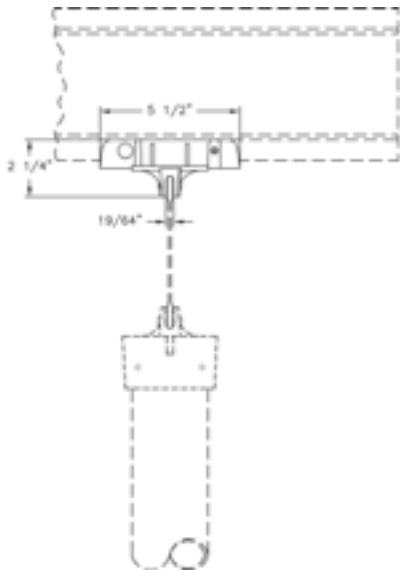

### Ordering Guide

Example: 48 ABS

Product Code	48	Street Sign Accessory
<b>Finish</b>	ABS	Antique Brass
	ACP	Antique Copper
	ARD	Antique Red
	ASI	Antique Silver
	BLK	Black
	BRN	Brown
	BRZ	Bronze
	FGN	Forest Green
	GRA	Granite
	IRN	Ironstone
	RBZ	Rustic Bronze
	SRT	Shadow Rust
	VBZ	Verde Bronze
	VCP	Verde Copper
	VGN	Verde
	VTC	Vintage Copper
	WBZ	Weathered Bronze
	WHT	White

**Height:**

2 1/4"

**Width:**

5 1/2"