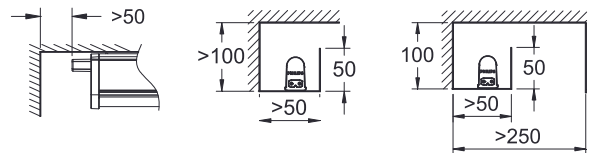

### Batten mounting

Installation on ceiling or wall through mounting clips.

### Mounting distance(L)

Unit(mm)

Type	L300	L600	L900	L1200
L	200-260	300-500	600-800	800-1100