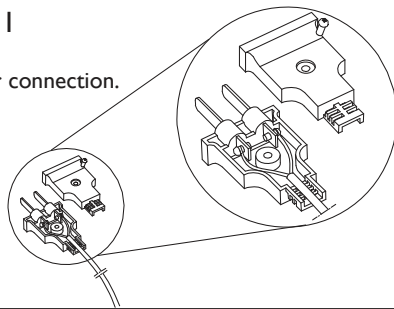

### Batten mounting

Installation on ceiling or wall through mounting clips.

### 1 Wire connection I

Use 2-pin plug\* for power connection.

\*2-pin plug not provided.

### 2 Wire connection II

Using wire connection box\* for power connection.

\*Wire connection box and Connector is not provided.

Connector dimensions:  
10 mm×20mm×25mm.