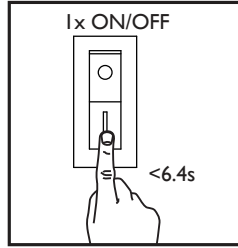

Toggle switch (on→off→on) in less than 6.4 seconds to change to next CCT (3000K→6500K → 4000K → 3000K → ... depends on last status)