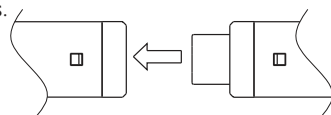

### 2 Wire connection II

Using wire connection box\* for power connection.

\*Wire connection box and Connector is not provided.

Connector dimensions:  
10 mm×20mm×25mm.

### 3 Linking method I

Click fit male plug part into female socket. Affix next system, only after linking.

Maximum amount of linking: 8 pcs.

### 4 Linking method II

Use connector jack cable(not provided) for linking, as required.

Maximum amount of linking: 8 pcs.