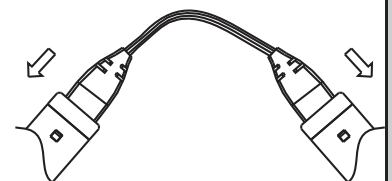

### 1 Wire connection I

Use 2-pin plug\* for power connection.

\*2-pin plug not provided.

### 2 Wire connection II

Using wire connection box\* for power connection.

\*Wire connection box and Connector is not provided.

Connector dimensions:  
10 mm×20mm×25mm.

### 3 Linking method I

Click fit male plug part into female socket. Affix next system, only after linking.

Maximum amount of linking: 8 pcs.

### 4 Linking method II

Use connector jack cable(not provided) for linking, as required.

Maximum amount of linking: 8 pcs.