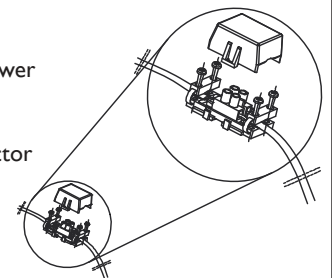

### Batten mounting

Installation on ceiling or wall through mounting clips.

### 1 Wire connection I

Use 2-pin plug\* for power connection.

\*2-pin plug not provided.

### 2 Wire connection II

Using wire connection box\* for power connection.

\*Wire connection box and Connector is not provided.

Connector dimensions:  
10 mm×20mm×25mm.

### 3 Linking method I

Click fit male plug part into female socket. Affix next system, only after linking.

Maximum amount of linking: 8 pcs.