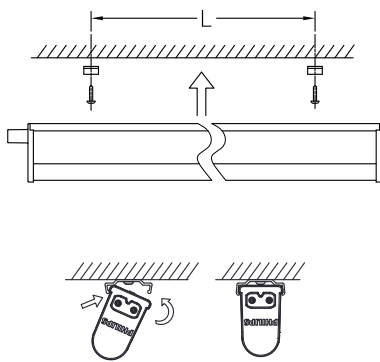

TrunkLinea Plus (CCT Select)

31600 TrunkLinea

Mounting Instruction

IEC
60598

IP20

Product type	Voltage Frequency	Power	Color Temp	Life Time @ta25°C	Dimension(L×W×H)
31600 Trunklinea LED16/SCCT L1200 GM	220-240V~50/60Hz	13.0W	3000K/6500K/4000K	30,000 hours	1185×20×32
31600 Trunklinea LED12/SCCT L900 GM	220-240V~50/60Hz	9.6W	3000K/6500K/4000K	30,000 hours	885×20×32
31600 Trunklinea LED8/SCCT L600 GM	220-240V~50/60Hz	6.5W	3000K/6500K/4000K	30,000 hours	585×20×32
31600 Trunklinea LED4/SCCT L300 GM	220-240V~50/60Hz	3.4W	3000K/6500K/4000K	30,000 hours	325×20×32

Batten mounting

Installation on ceiling or wall through mounting clips.

Mounting distance(L)

Unit(mm)