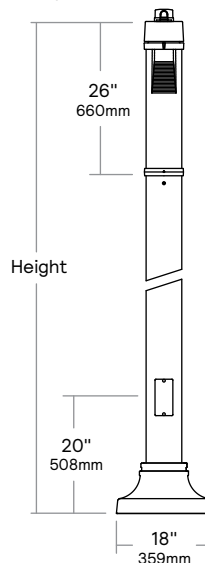

Post Top VLC