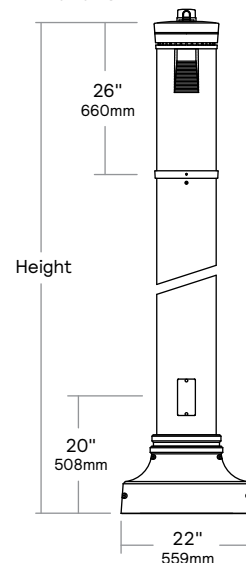

Post Top with Cage VLC-CAGE