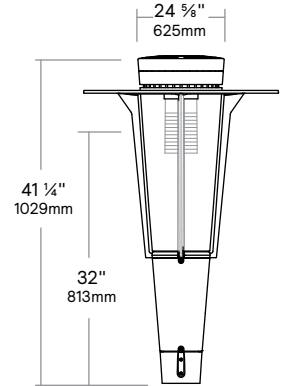

Bollard VBC

Weight: 25 lbs (11.3 kg)

Bollard with Cage VBC-CAGE

Weight: 31 lbs (14.1 kg)

Urban light column luminaire

ClearGuide optics

- Two distribution options available with 2 LED modules for a range of different lumen outputs.
- Diecast aluminum housing, one piece seamless injected molded clear impact resistant (DR) acrylic.
- Aluminum Pole, Multiple pole heights from 8' to 20'
- Base cover, and anchor bolts include.

Mounts on standard tenon

4 OD x 4 long tenon.
Optional 3 or 3 1/2 OD by 4 available.

Dimming driver standard

Optional receptacle, sensor ready drivers, and controls options available.

Multiple finish options

All standard Lumec textured and non-textured finish options available.

Post Top VLC

Weight: 37 lb. (16.8 kg)
EPA: 2.4 sq. ft.

Post Top with Cage VLC-CAGE

Weight: 52 lb. (23.6 kg)
EPA: 3.0 sq. ft.

© 2021 Signify Holding. All rights reserved. The information provided herein is subject to change, without notice. Signify does not give any representation or warranty as to the accuracy or completeness of the information included herein and shall not be liable for any action in reliance thereon. The information presented in this document is not intended as any commercial offer and does not form part of any quotation or contract, unless otherwise agreed by Signify.