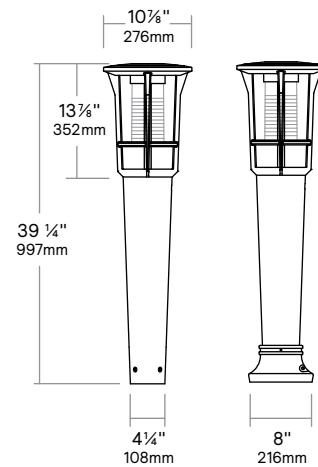

Specifications

- Lumen output: 300lm to 1,900lm
- Efficacy: 48-106 LPW
- Color temperature: 3000K, 4000K
- Optical distributions: Type 3, 5

Note: Prior to ordering, consult specification sheets on lumec.com for the most current information, notes and exclusions.

Bollard VBC

Weight: 25 lbs (11.3 kg)

Bollard with Cage VBC-CAGE

Weight: 31 lbs (14.1 kg)

Urban light column luminaire

ClearGuide optics

- Two distribution options available with 2 LED modules for a range of different lumen outputs.
- Diecast aluminum housing, one piece seamless injected molded clear impact resistant (DR) acrylic.
- Aluminum Pole, Multiple pole heights from 8' to 20'
- Base cover, and anchor bolts include.