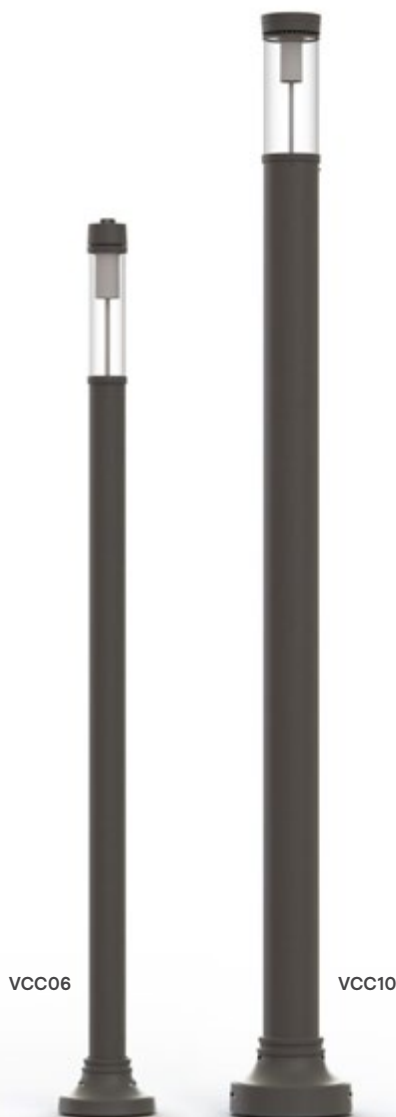

VCC10

Multiple finish options

All standard Lumec textured and non-textured finish options available.

VCC06