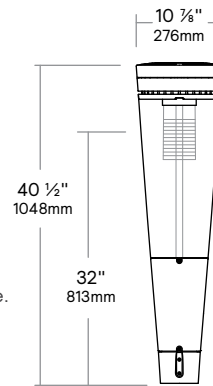

Specifications

- Lumen output: 2,700lm to 8,100lm
- Efficacy: 74-114 LPW
- Color temperature: 3000K, 4000K
- Optical distributions: Type 3, 5

Note: Prior to ordering, consult specification sheets on lumec.com for the most current information, notes and exclusions.

Mounts on standard tenon

4 OD x 4 long tenon.
Optional 3 or 3 1/2 OD by 4 available.

Dimming driver standard

Optional receptacle, sensor ready drivers, and controls options available.

Multiple finish options

All standard Lumec textured and non-textured finish options available.

Post Top VLC

Weight: 37 lb. (16.8 kg)
EPA: 2.4 sq. ft.

Post Top with Cage VLC-CAGE

Weight: 52 lb. (23.6 kg)
EPA: 3.0 sq. ft.

© 2021 Signify Holding. All rights reserved. The information provided herein is subject to change, without notice. Signify does not give any representation or warranty as to the accuracy or completeness of the information included herein and shall not be liable for any action in reliance thereon. The information presented in this document is not intended as any commercial offer and does not form part of any quotation or contract, unless otherwise agreed by Signify.