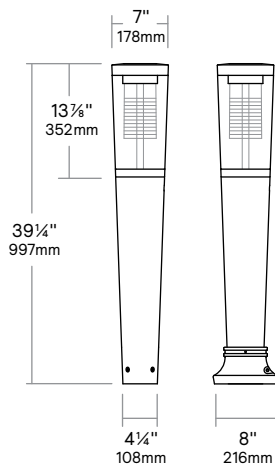

Bollard VBC